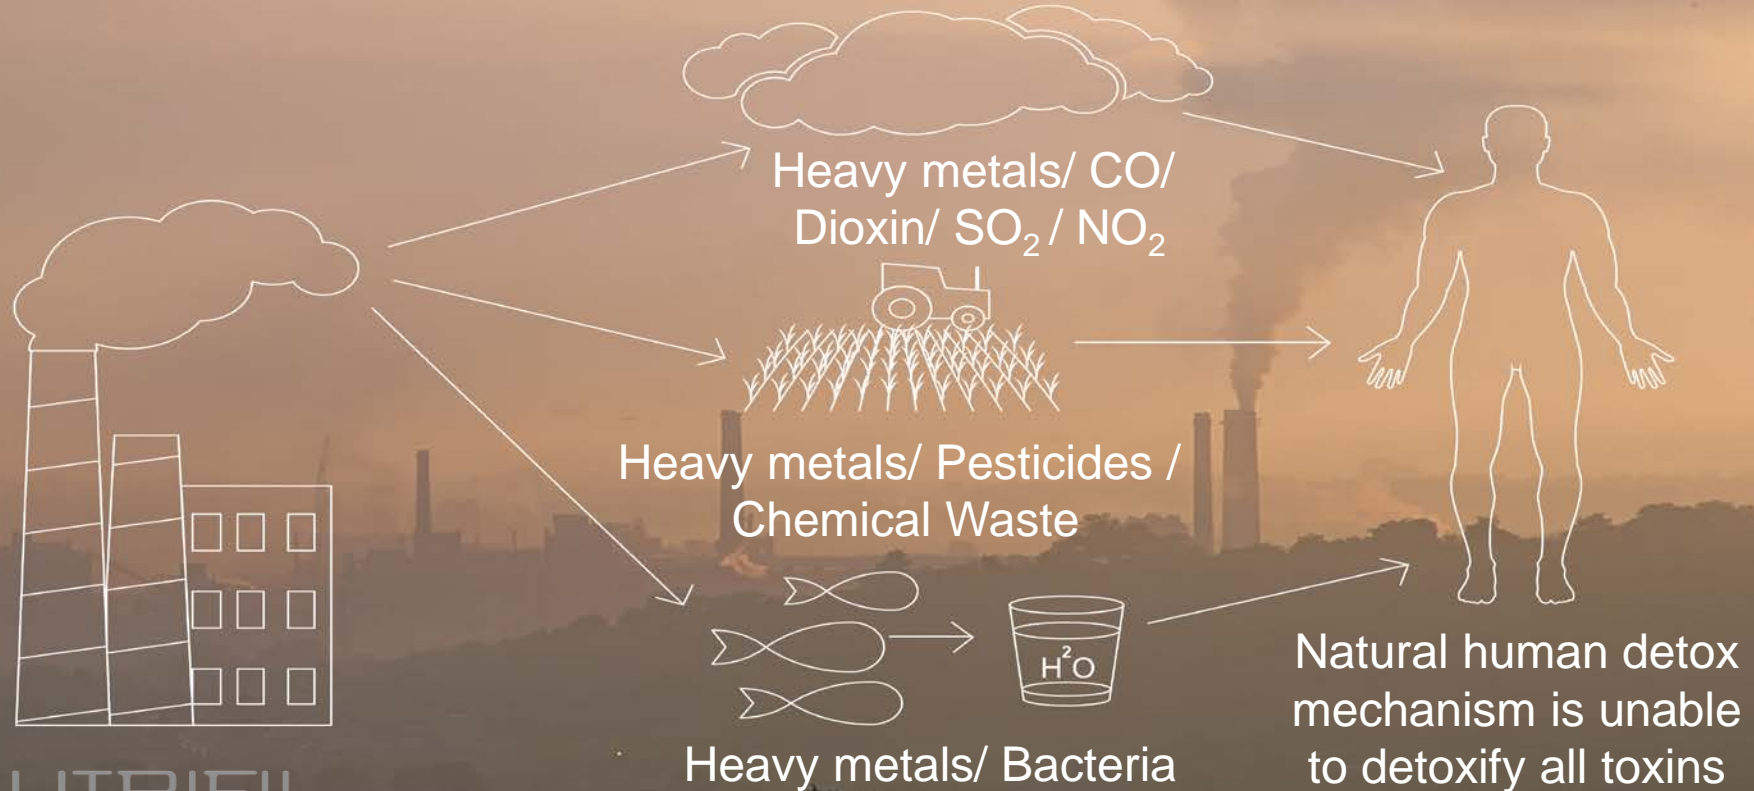

restoriix™

Restorative blend of Zeolite and Superfoods

- Zeolite: a powerful remover of unwanted substances
- Blended with Superfoods (like Spirulina & Chlorella) for body restoration

NUTRIFII™
Independent Representative

TOXINS are dangerous and our bodies are polluted

How does Zeolite work?

1. Negatively charged Zeolite
2. Will exchange positively charged ions
3. Then will excrete out

How does Zeolite Work?

Zeolites have large, vacant spaces – or cages- that allow space for large, positively charged ions to be attracted to it, then trapped and eliminated from the body.