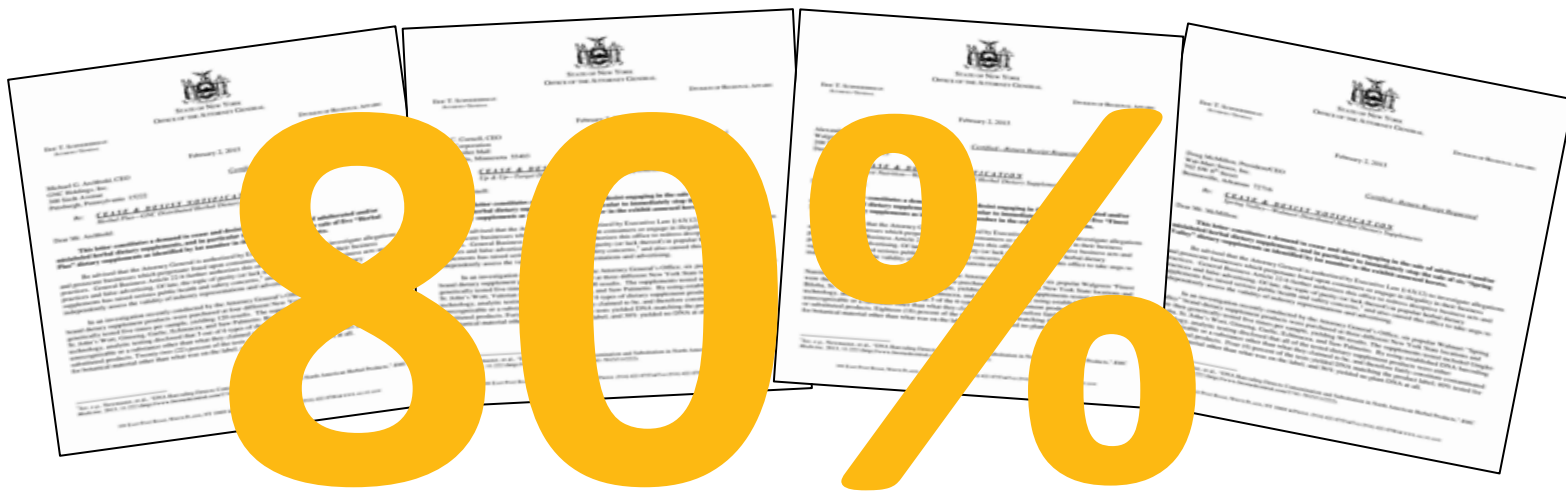

ARIIX

Independent Representative

THE Opportunity Company™

 **ARIIX**
Independent Representative

“This letter constitutes a demand to cease and desist engaging in the sale of adulterated and/or mislabeled herbal dietary supplements, and in particular to immediately stop the sale of three “Up & Up” dietary supplements as identified by lot number in the exhibit annexed here to.”