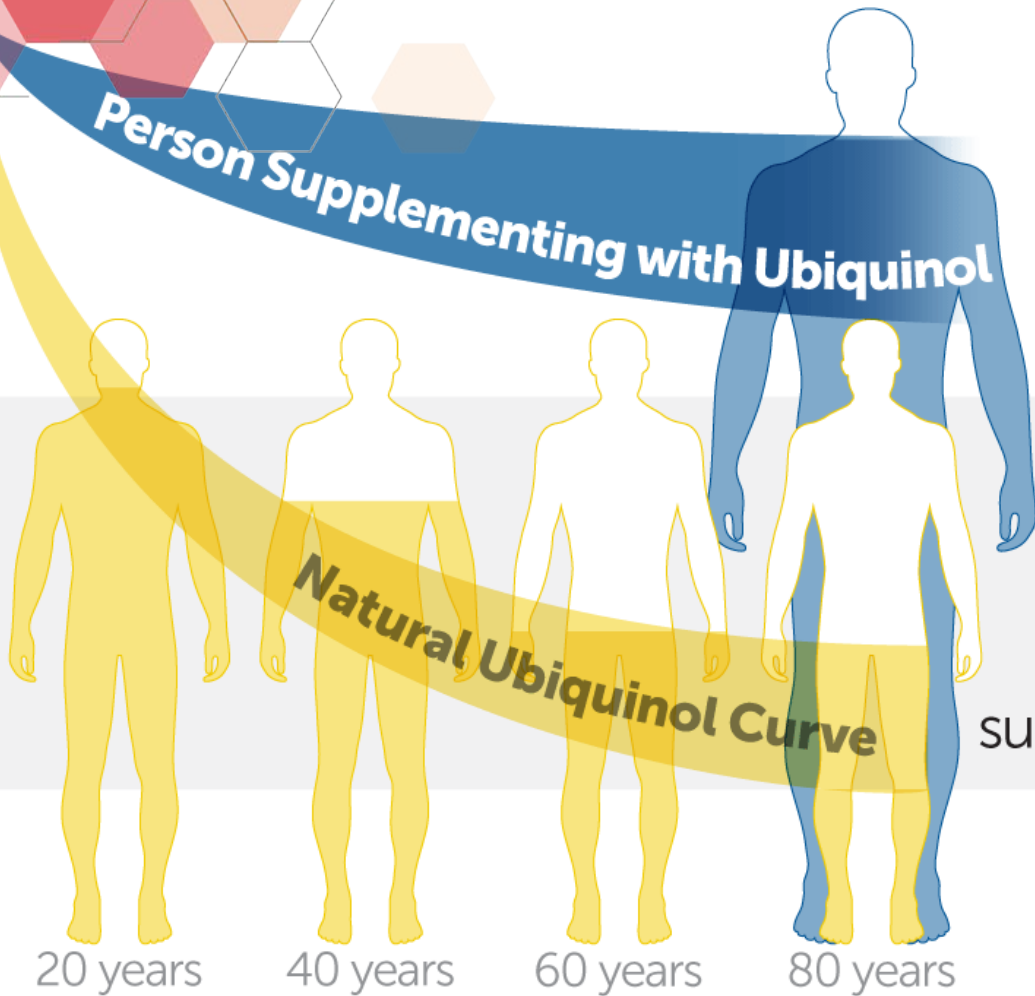

The powerful Vinali Trifecta

Grape Seed Extract, Vitamin C,
and Acerola Berry

Over 200 different manufacturers of
grape seed extract
Indena out of Italy has the highest
quality of grape seed extract in the
world

NUTRIFII™
Independent Representative

20 dollars per Kilo

450 dollars per Kilo

NUTRIFII™
Independent Representative

100%

Ubiquinol Levels

Person Supplementing with Ubiquinol

Natural Ubiquinol Curve

Natural ubiquinol levels decline without supplementation¹

20 years

40 years

60 years

80 years

NUTRIFII™
Independent Representative

NUTRIFITM
Independent Representative