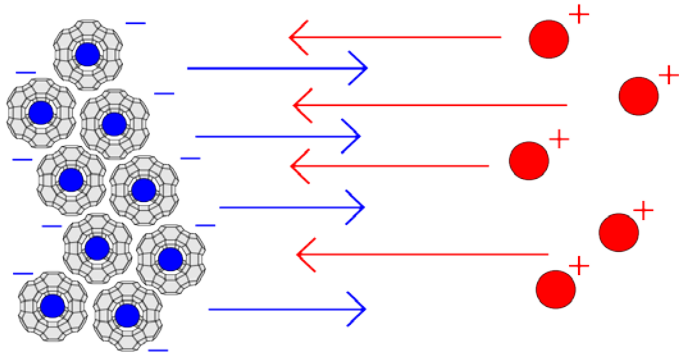

TOXINS are dangerous and our bodies are polluted

How does Zeolite work?

1. Negatively charged Zeolite
2. Will exchange positively charged ions
3. Then will excrete out

How does Zeolite Work?

Zeolites have large, vacant spaces – or cages- that allow space for large, positively charged ions to be attracted to it, then trapped and eliminated from the body.